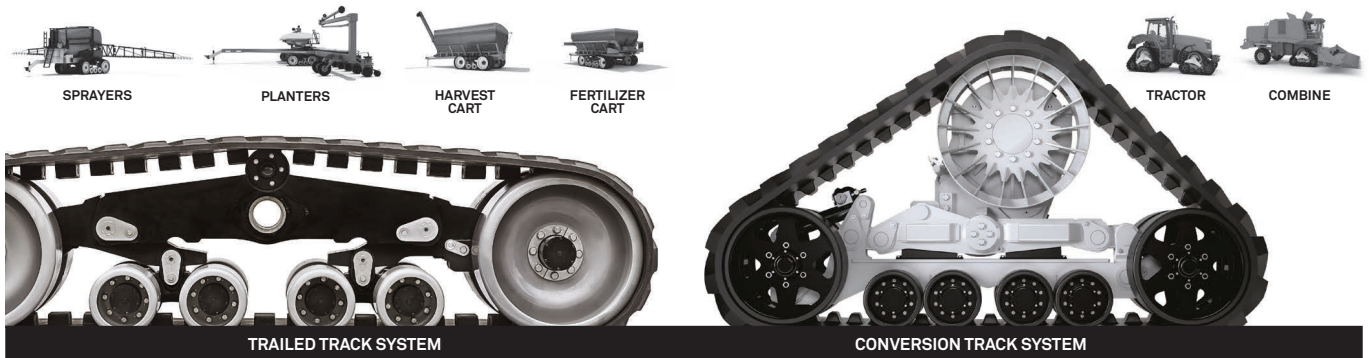

AGRICULTURAL TRACKS

AGRICULTURAL TRACK SYSTEMS

CONSTRUCTION TRACKS

ATV/UTV TRACK SYSTEMS

DISTRIBUTED BY

NORTHERN PLAINS
TRACK
 Down To Earth Track Answers®

WAREHOUSE LOCATIONS

21105 Great Eastern
 Warren MN 56762
 218-745-4044
 1-866-332-8473 (toll free)