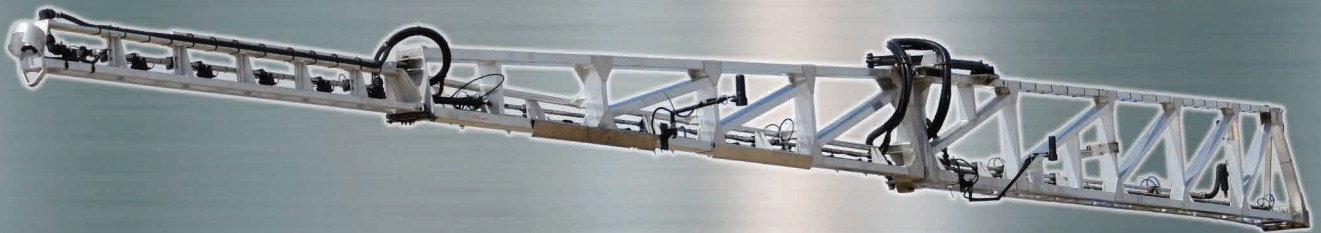

POMMIER

aluminum spray booms

The original and still the best.

More than 30 yrs of in-the-field experience. Over 28,000 boom sets sold.

LIGHTER. WIDER.
STRONGER.

engineered for

- Apache
- Case IH
- GVM
- Hardi
- John Deere
- New Holland
- RoGator
- SpraCoupe
- *retrofit your sprayer*