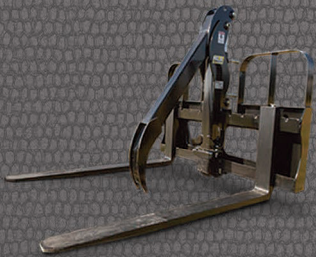

Job Done Right

HLA Manufacturers a wide variety of attachments and adaptors for any job and any equipment that you use to lift, push, pile, or grapple. If you have material to handle HLA helps you get the Job Done Right.

Pallet Fork with
Single Arm Log Grapple

Side Discharge Bucket

Brush Grapple

Hydraulic Rotary Pick Up Broom

Square Bale Squeeze

HLA Bale Knife

1.866.567.4162

www.hlaattachments.com