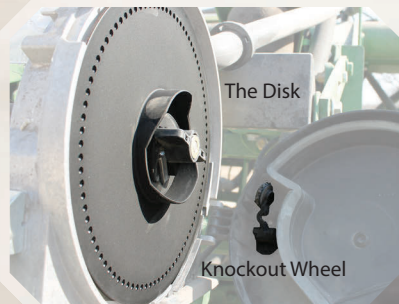

Reduce Seed Costs By 50%

RRV Canola Disk enables your John Deere planter to precision plant canola. The 90 cell disk gives the control and accuracy of a planter while increasing ground speed and reducing seed costs by up to 50%.

The Disk

Knockout Wheel

Available Add-Ons

Hopper Screen

Wear Strip

Available Spring 2018

1-844-RRV-DISK | RRVCANOLADISK.COM