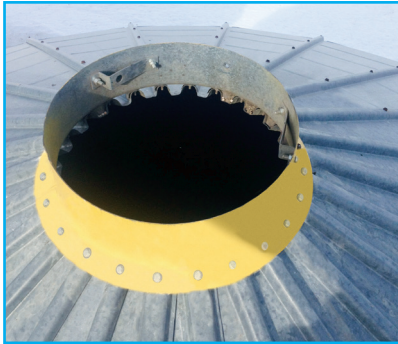

ROCKYFORD STEEL LTD

Bins and Accessories

36" Upgrade Collars

Converts any bin opening to a 36" opening with a new collar, lid and remote lid opener. Ask us about our winter pricing and volume discounts.

- Rockyford Steel carries all Standard Temperature & Moisture Cables and Stormax Monitoring equipment in stock
- Call us with your bin makes and sizes and we can provide a quick no obligation quote
- Our helpful team will make sure that you're comfortable operating your monitor with excellent customer support
- Available for shipping and local installation
- Winter Discounts available

Used Bin Parts

We stock a variety of used and hard to find grain bin parts including roof and wall sheets, doors and door parts, remote lid openers and replacement lids and door fill sheets. Used inventory is subject to availability. Call us for our current stock.