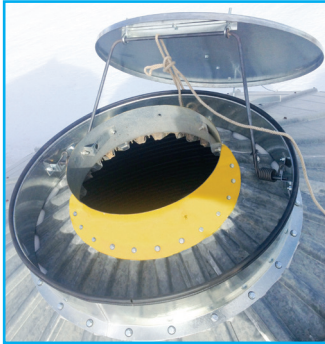

ROCKYFORD STEEL LTD

Bins and Accessories

36" Upgrade Collars

Converts any bin opening to a 36" opening with a new collar, lid and remote lid opener. Ask us about our winter pricing and volume discounts.

- Rockyford Steel carries all Standard Temperature & Moisture Cables and Stormax Monitoring equipment in stock
- Call us with your bin makes and sizes and we can provide a quick no obligation quote
- Our helpful team will make sure that you're comfortable operating your monitor with excellent customer support
- Available for shipping and local installation
- Winter Discounts available

Used Bin Parts

We stock a variety of used and hard to find grain bin parts including roof and wall sheets, doors and door parts, remote lid openers and replacement lids and door fill sheets. Used inventory is subject to availability. Call us for our current stock.