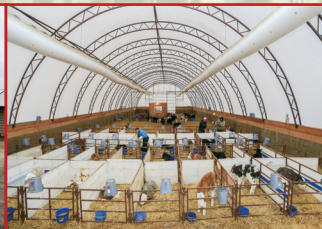

Silver Stream

S H E L T E R S

Super Sale 2023

5-30'x70' Truss frame
Cover kit, pipe & ratchet \$12,000

1-42'x100' Truss frame cover kit \$24,000

1-50'x100' Truss frame cover kit \$35,000

**Cattle Sheds, Calves, Grain, Hay, Machinery etc.
Replacement Tarps, End Walls, Doors for all Brands**