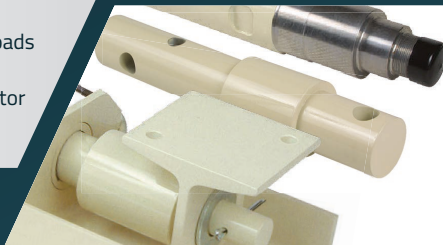

- Grain cart scale app records unlimited quantities of fields, destinations, and commodities
- Automatically records weights that leave the cart eliminating operator error in data collection

Platform Scales

- Custom order at any length, capacities from 60,000 to 120,000 lbs
- Simple set up and easily moved to different locations

Grain Cart Scales

- Calculate yields, manage inventories & Maximize truck loads
- Easy to install complete kits including weigh bars and indicator
- Fits any model of grain cart