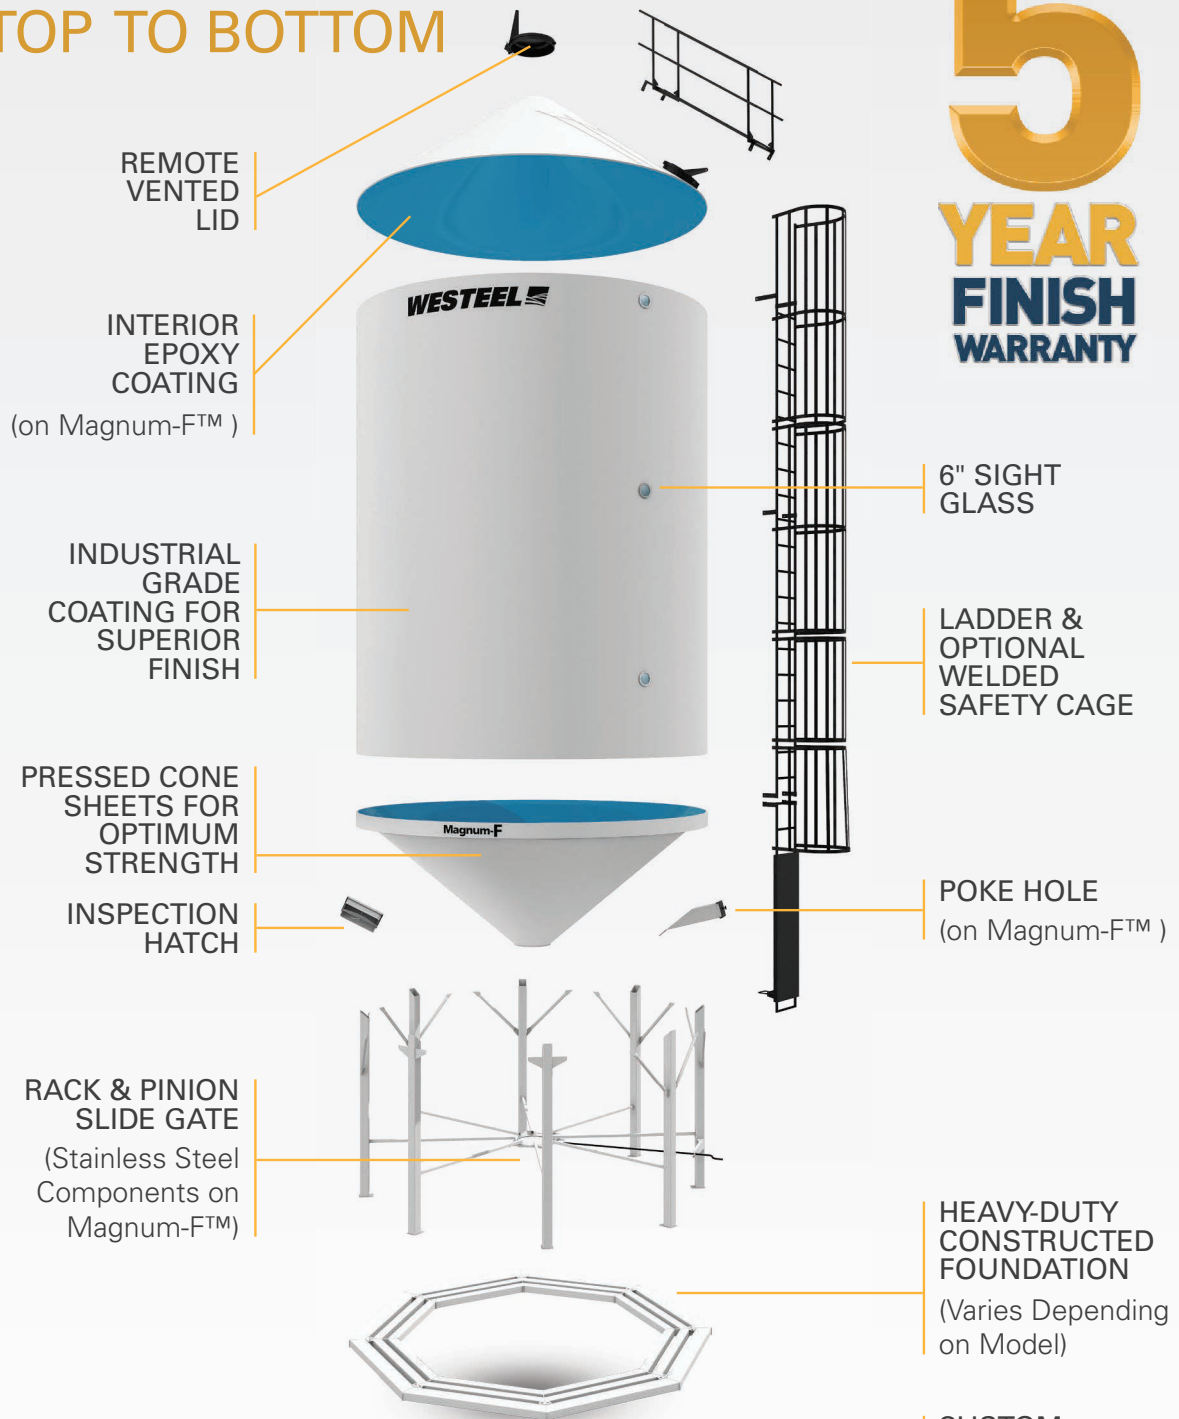

QUALITY TOP TO BOTTOM

5 YEAR FINISH WARRANTY

WESTEEL

CUSTOMER DRIVEN SMOOTHWALL SOLUTIONS

888.WESTEEL (937.8335) | info@westeel.com | westeel.com

AGI