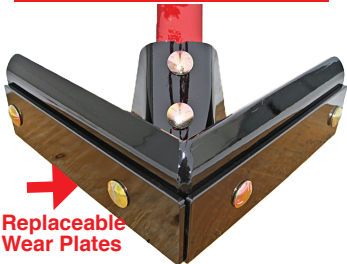

## **Leveling Shovels**

see video [www.haukaas.com](http://www.haukaas.com)

**Replaceable  
Wear Plates**

# **306-355-2718**

[office@haukaas.com](mailto:office@haukaas.com)

**Q**uickly turn any cultivator into a super efficient leveling machine. In hay fields and pastures set the cultivator 3/4" above the ground.

"EXPLODE" mole hills, gopher and badger mounds leaving the ground smooth and level. Saves your haying equipment without damaging your hay crop. Also spread or level manure or uneven terrain in any field.