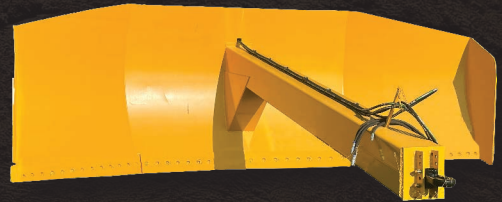

Clair Conversions

Rock Trucks

20-60 ton capacity

Scrapers

8-40 yards capacity
Dolly and direct
mount

Pull Dozer

15-27 feet wide

Layne Kapeluck
1-306-338-7114